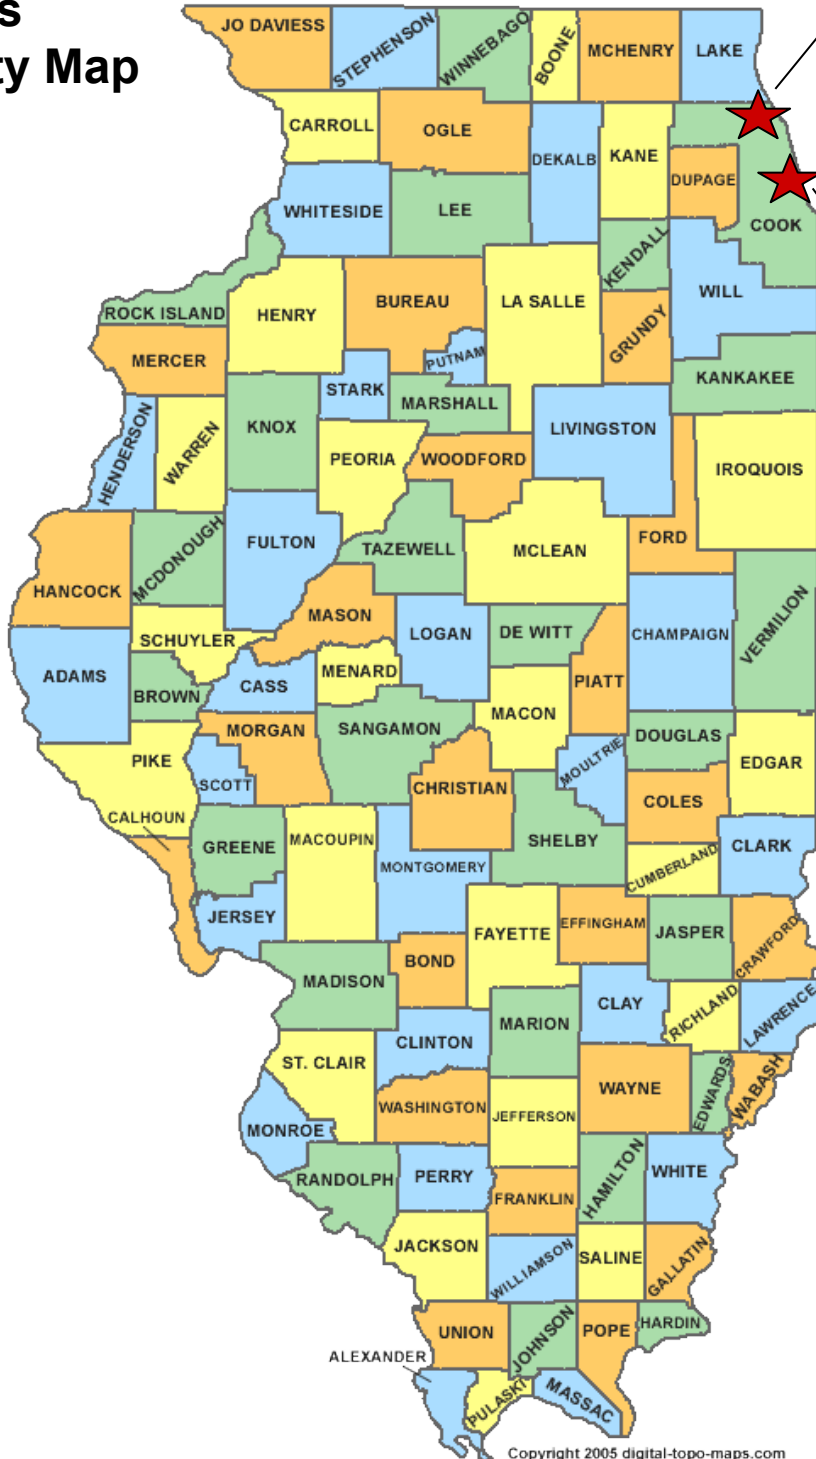

KOPKA PINKUS DOLIN & EADS, LLC

COVERING THE ENTIRE STATE OF ILLINOIS

Illinois County Map USA

**Buffalo Grove Office:**  
Robert J. Kopka  
Managing Partner  
T: 847.549.9611  
E: rjkopka@kopkalaw.com  
100 Lexington Drive  
Suite 100  
Buffalo Grove, IL 60089